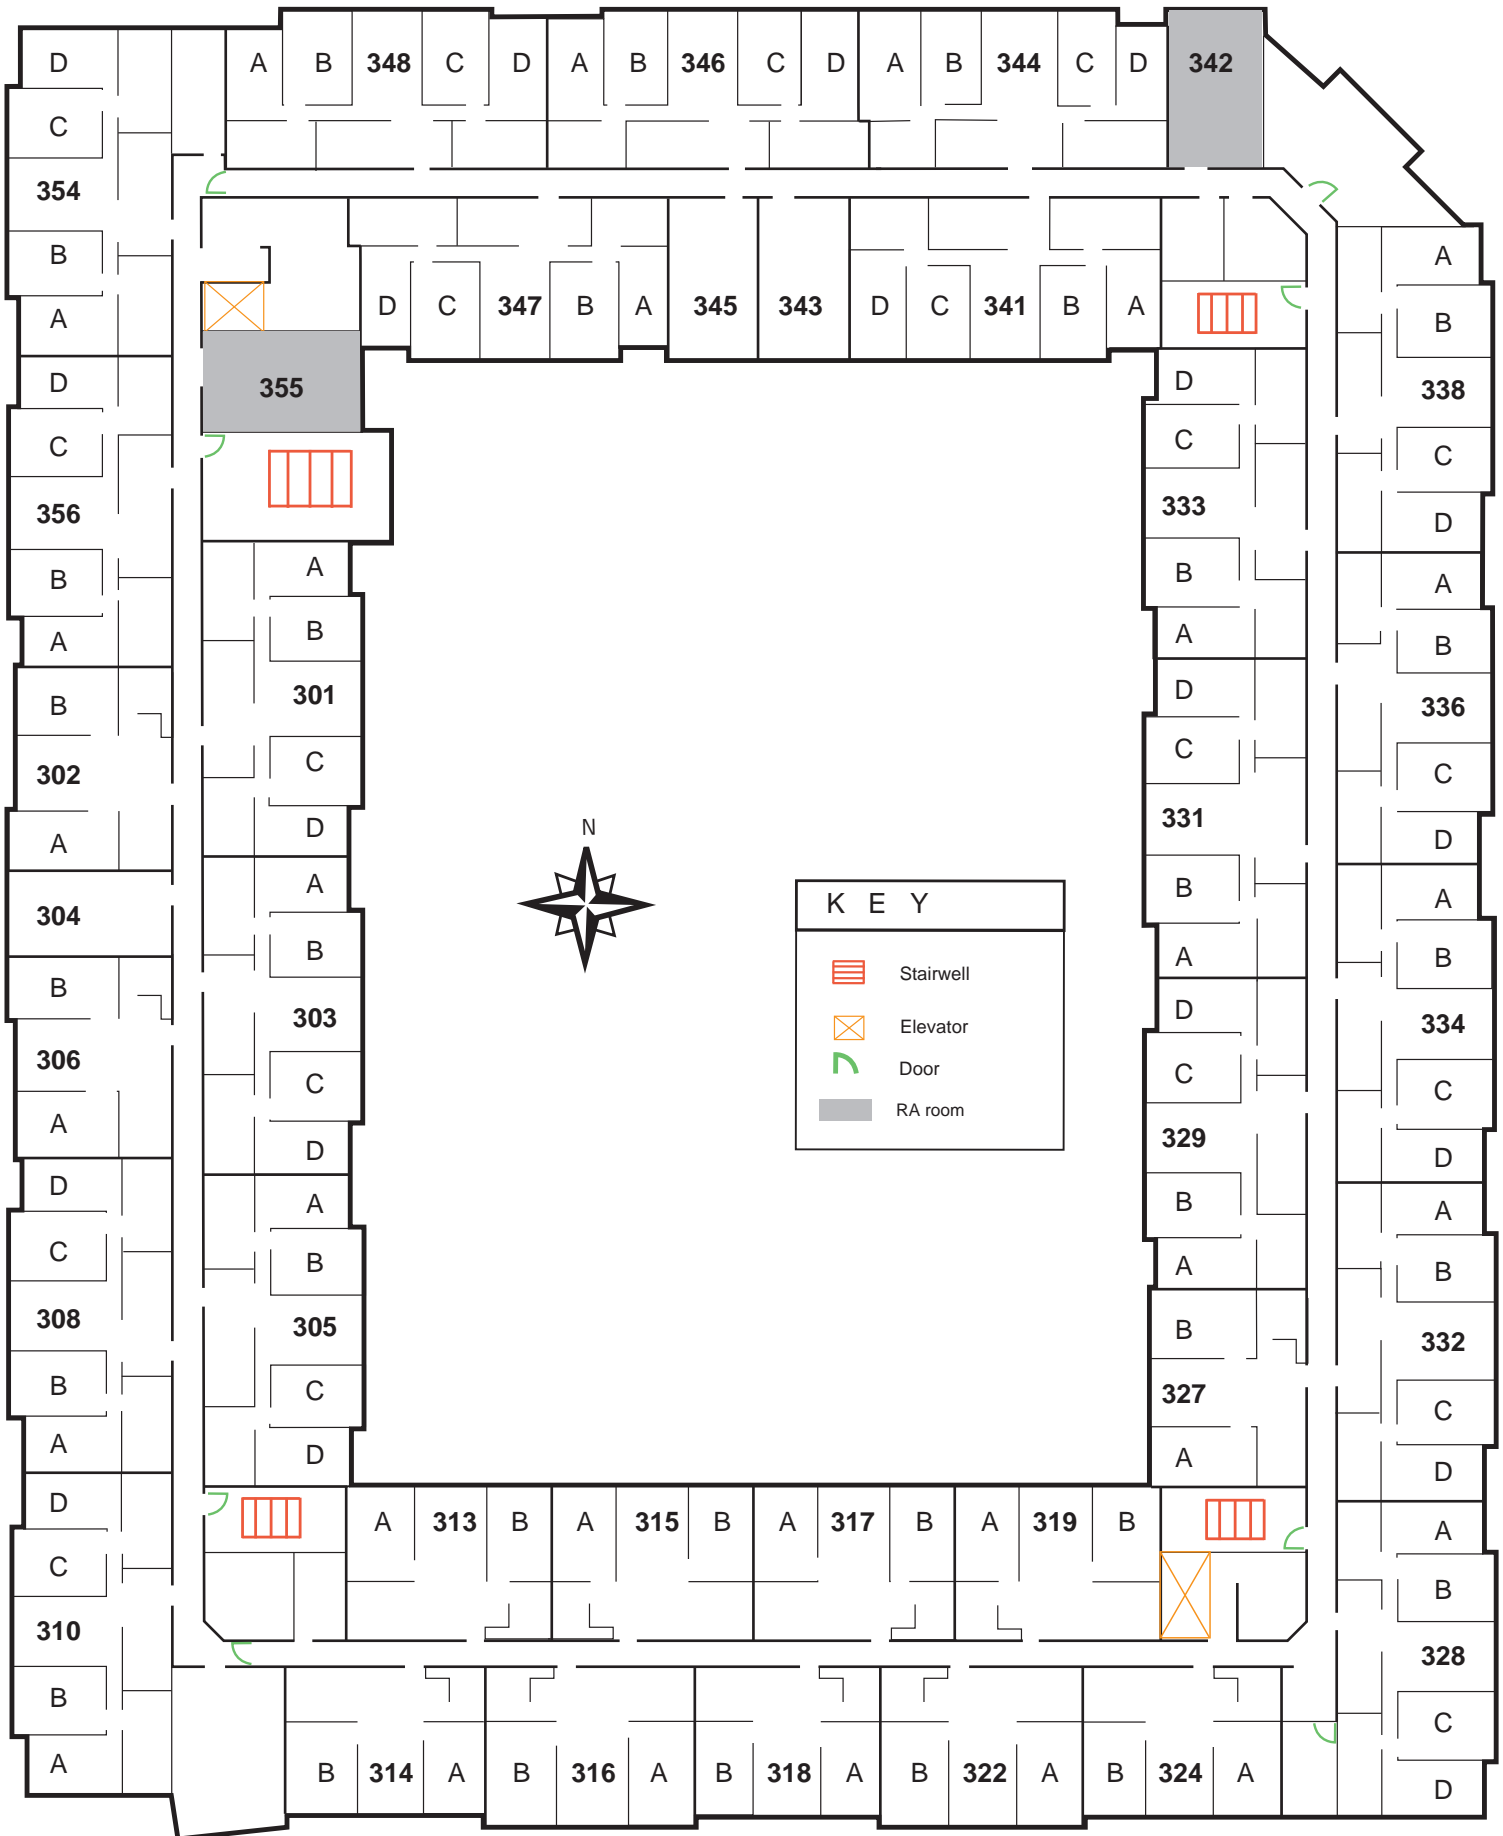

Marie Robinson Hall
third floor

KEY	
	Stairwell
	Elevator
	Door
	RA room